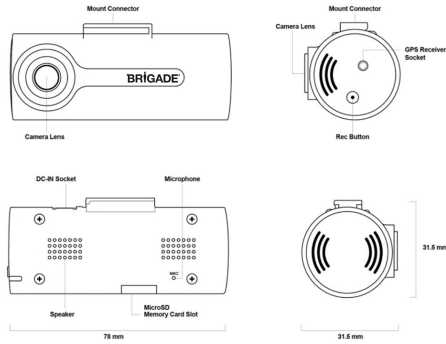

Product Specification

UK

Model Number: DC-101-000 (6290)
(Part Number)

Optional accessories
DC-1XX-LOCK (6296)
DC-1XX-DPC7 (6323)

Dimensions: 78 x 34.6 x 31.5 mm

Key features	Advanced Video Clear Technology Super Capacitor Integrated Thermal Protection Anti-File Corruption Parking Mode (Motion & Impact Detection)* Safety Camera Alert (Speed Camera, Red Light Camera) * GPS Port for GPS Antenna PC Viewer (Windows & Mac OS) Supports MicroSD Cards up to 64GB *Installation Required	Package contents	1 x DC-101 1 x 16GB MicroSD card and SD Adaptor 1 x GPS Sensor 1 x 3m Hardwire cable 1 x Windscreen Mount 1 x 3M Sticky pad 3 x 3M cable clips 1 x Quick Start Guide

Dimensions / Weight	78 x 34.6 x 31.5 mm / 42.4g 3.1 x 1.4 x 1.2" / 0.1lb	
Memory	microSD memory card	- UHS-1: 16GB, 32GB, 64GB - Class 10: 8GB
Recording mode	Continuous Rec Incident Rec Manual Rec Parking Rec (parking mode)	Records videos in 1-minute segments Records 10 seconds before and after the incident (total 20 seconds) Records from 10 seconds before and 50 seconds after manually starting the recording (total 1 minute) Requires the hardwiring cable installation
Camera sensor	2.1M Pixel 1/2.7" CMOS 1080P	
Angle of view	Approximately 140°(diagonally)	
Video	FHD (1920 x 1080) / H.264 / file extension: MP4	
Frame rate	Maximum 30 fps	
Audio	PCM (pulse code modulation)	
Acceleration Sensor	Triaxial acceleration sensor (3D, +/-3G)	5 levels of sensitivity adjustment available
GPS	External GPS receiver	Safety driving section alert supported, stereo socket 2.5Ø / quadropole
Power input	DC 12 /24V supported	
Power consumption	2W (mean) / 14V	Except for the fully charged supercapacitor / GPS
Auxilliary power unit	Super capacitor	
LED Indicator	Status LED	
Key	REC key	Multi-function REC Key - Manual recording (press for 1 second) - Audio recording (press for 3 seconds) - Memory card format (press for 5 seconds)
Alarm	Built-in speakers	Voice guide (buzzer sounds)
Operating temperature	14 to 140°F / -10 to 60°C	
Storage temperature	-4 to 158°F / -20 to 70°C